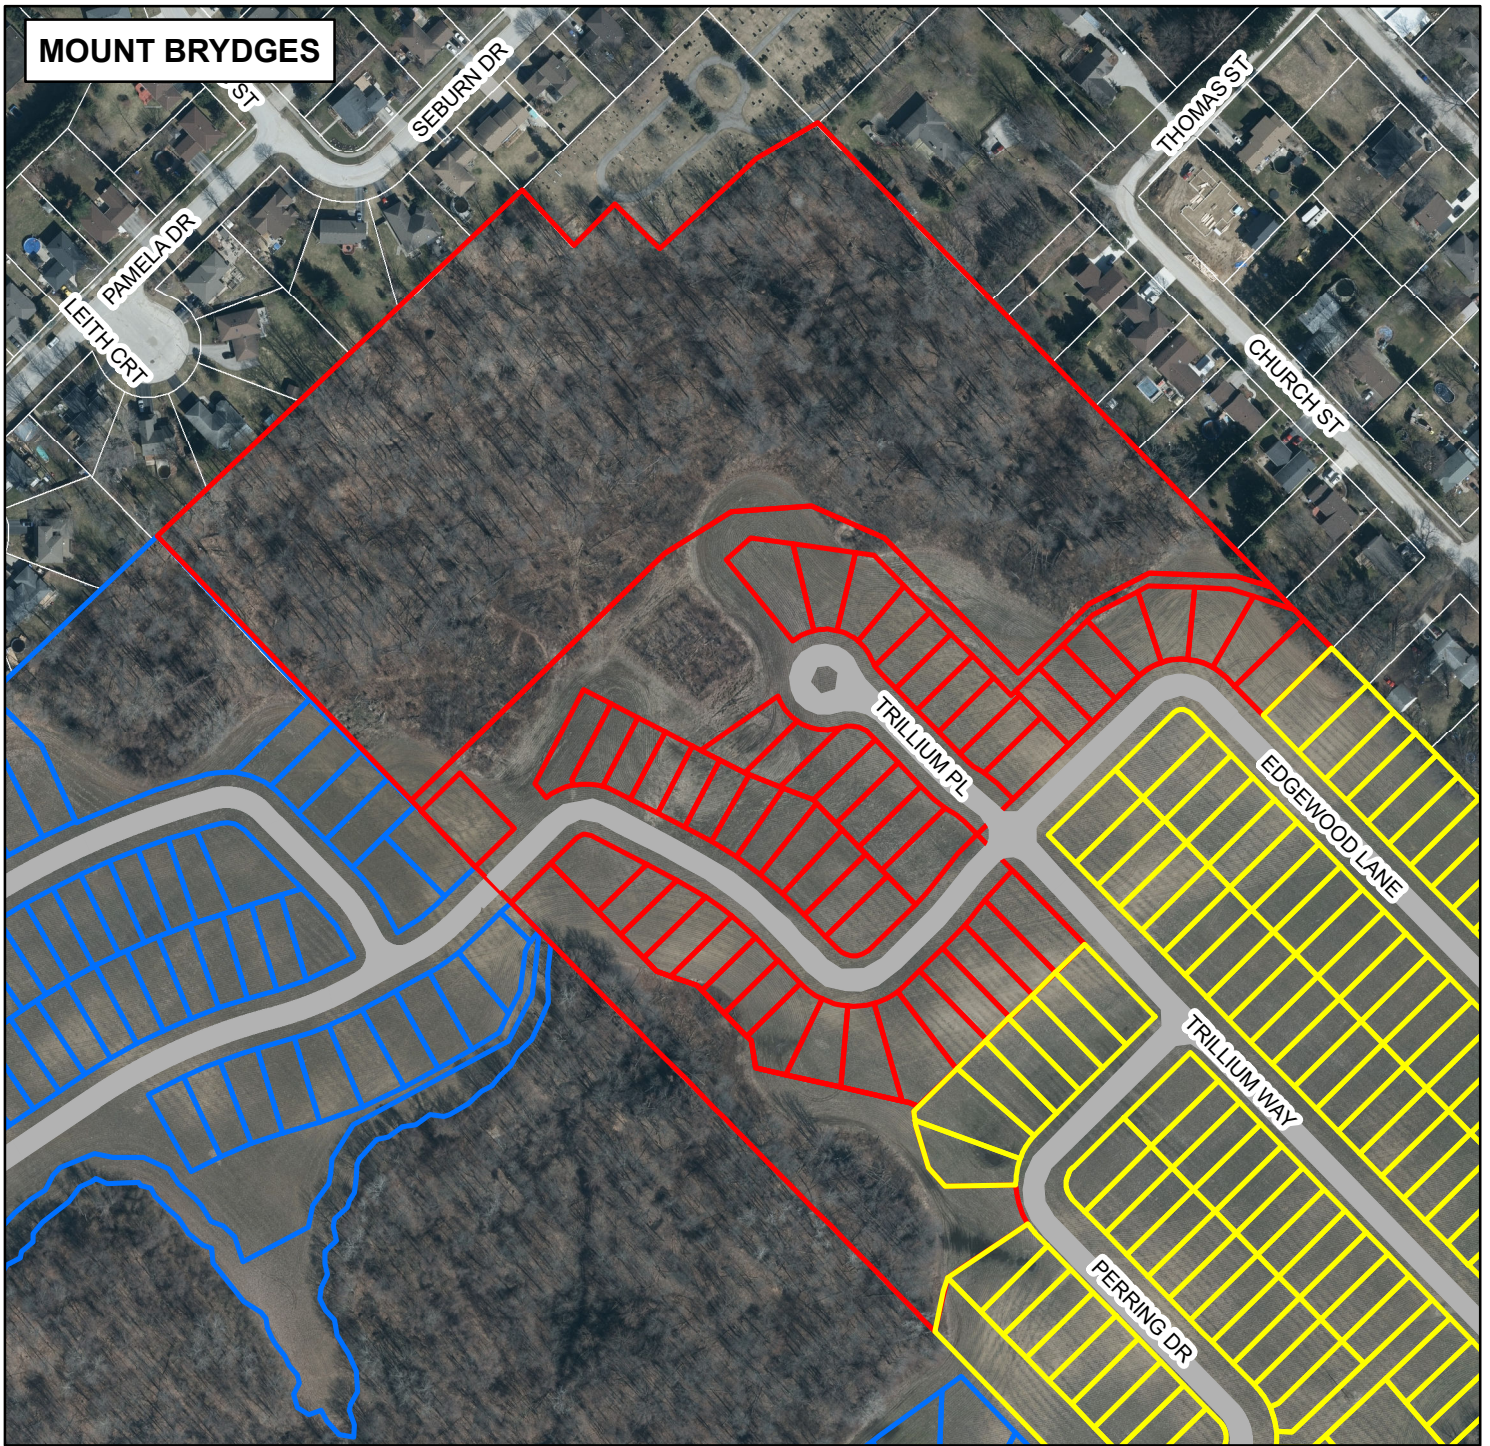

MOUNT BRYDGES

LOCATION MAP

Description:
Revised Proposed Draft
Westdell Development (Edgewood North)
Municipality of Strathroy-Caradoc

File Number:
39T-SC2201

Prepared by: Planning Department
The County of Middlesex, January 29, 2025.

LEGEND

-  Subject Lands
-  39T-SC1702
-  39T-SC1901

1:3,000

0 75 150

Meters