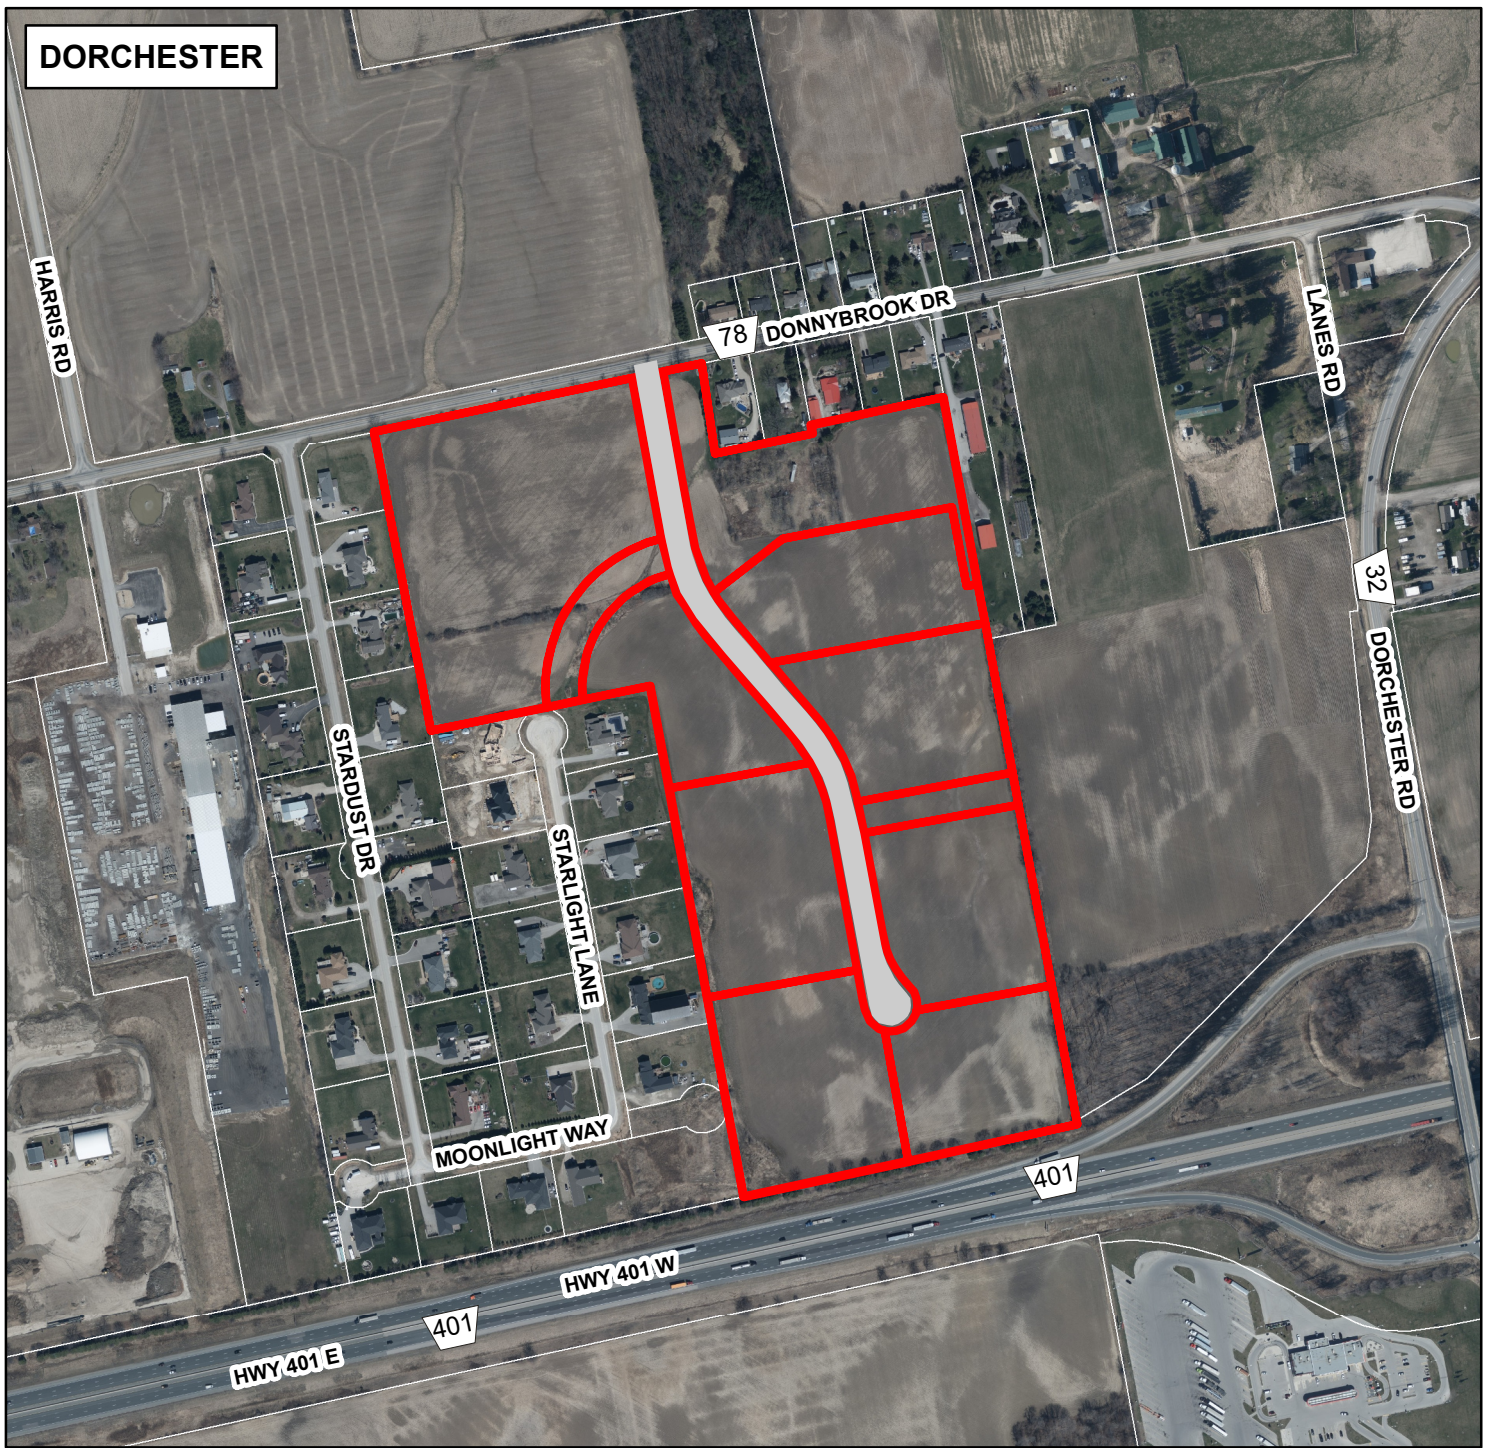

DORCHESTER

### LOCATION MAP

Description:  
DONNYBROOK SUBDIVISION  
REVISED DRAFT PLAN OF SUBDIVISION  
MUNICIPALITY OF THAMES CENTRE

File Number:  
39T-TC2201

Prepared by: Planning Department  
The County of Middlesex, October 16, 2023.

### LEGEND

 SUBJECT LANDS

1:6,200

0 140 280

Meters