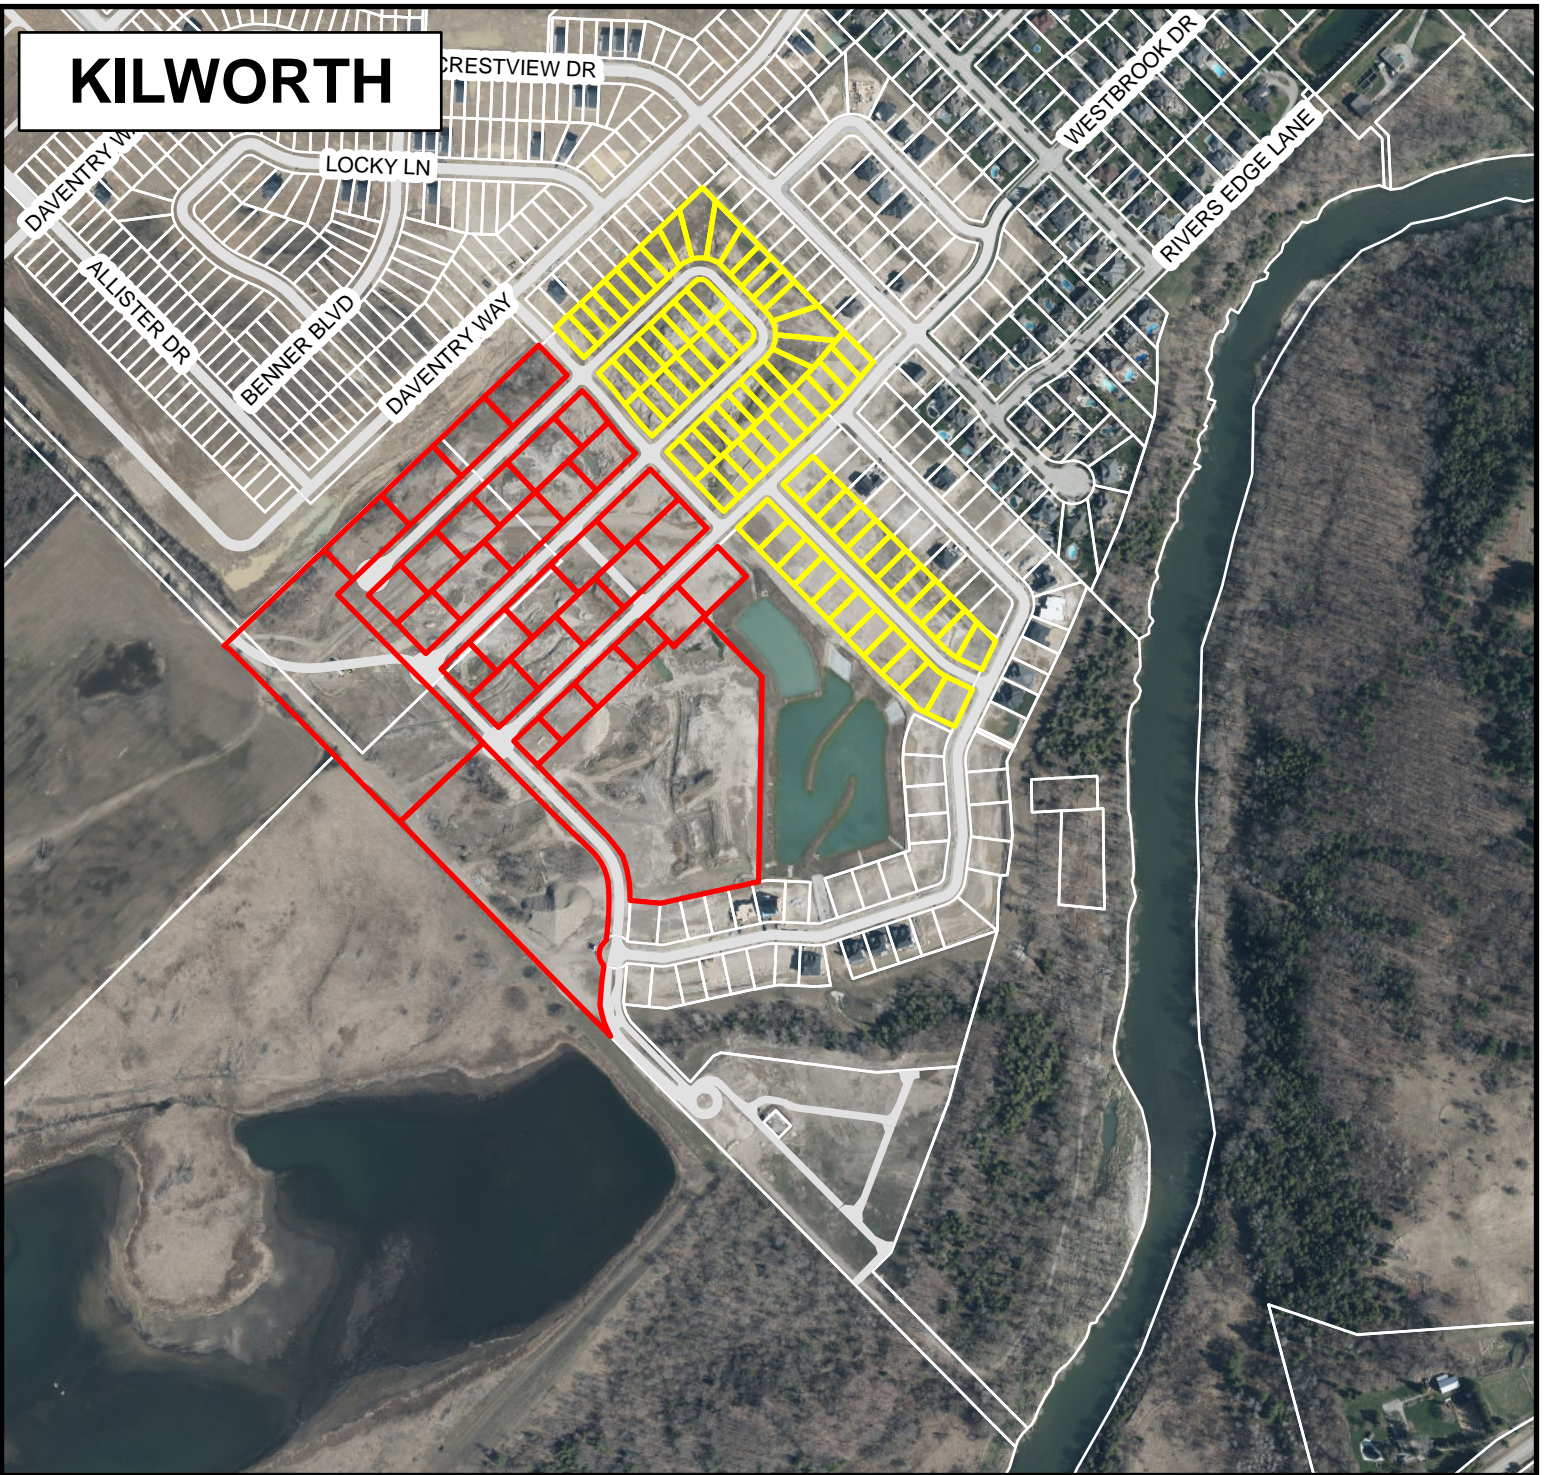

KILWORTH

LOCATION MAP

Description:
Southwinds (Edgewater)
Proposed Redline Plan of Subdivision
Municipality of Middlesex Centre

File Number: 39T-MC0902

Prepared by: Planning Department
The County of Middlesex, April 16, 2026

LEGEND

-  Proposed Major Redline
-  Proposed